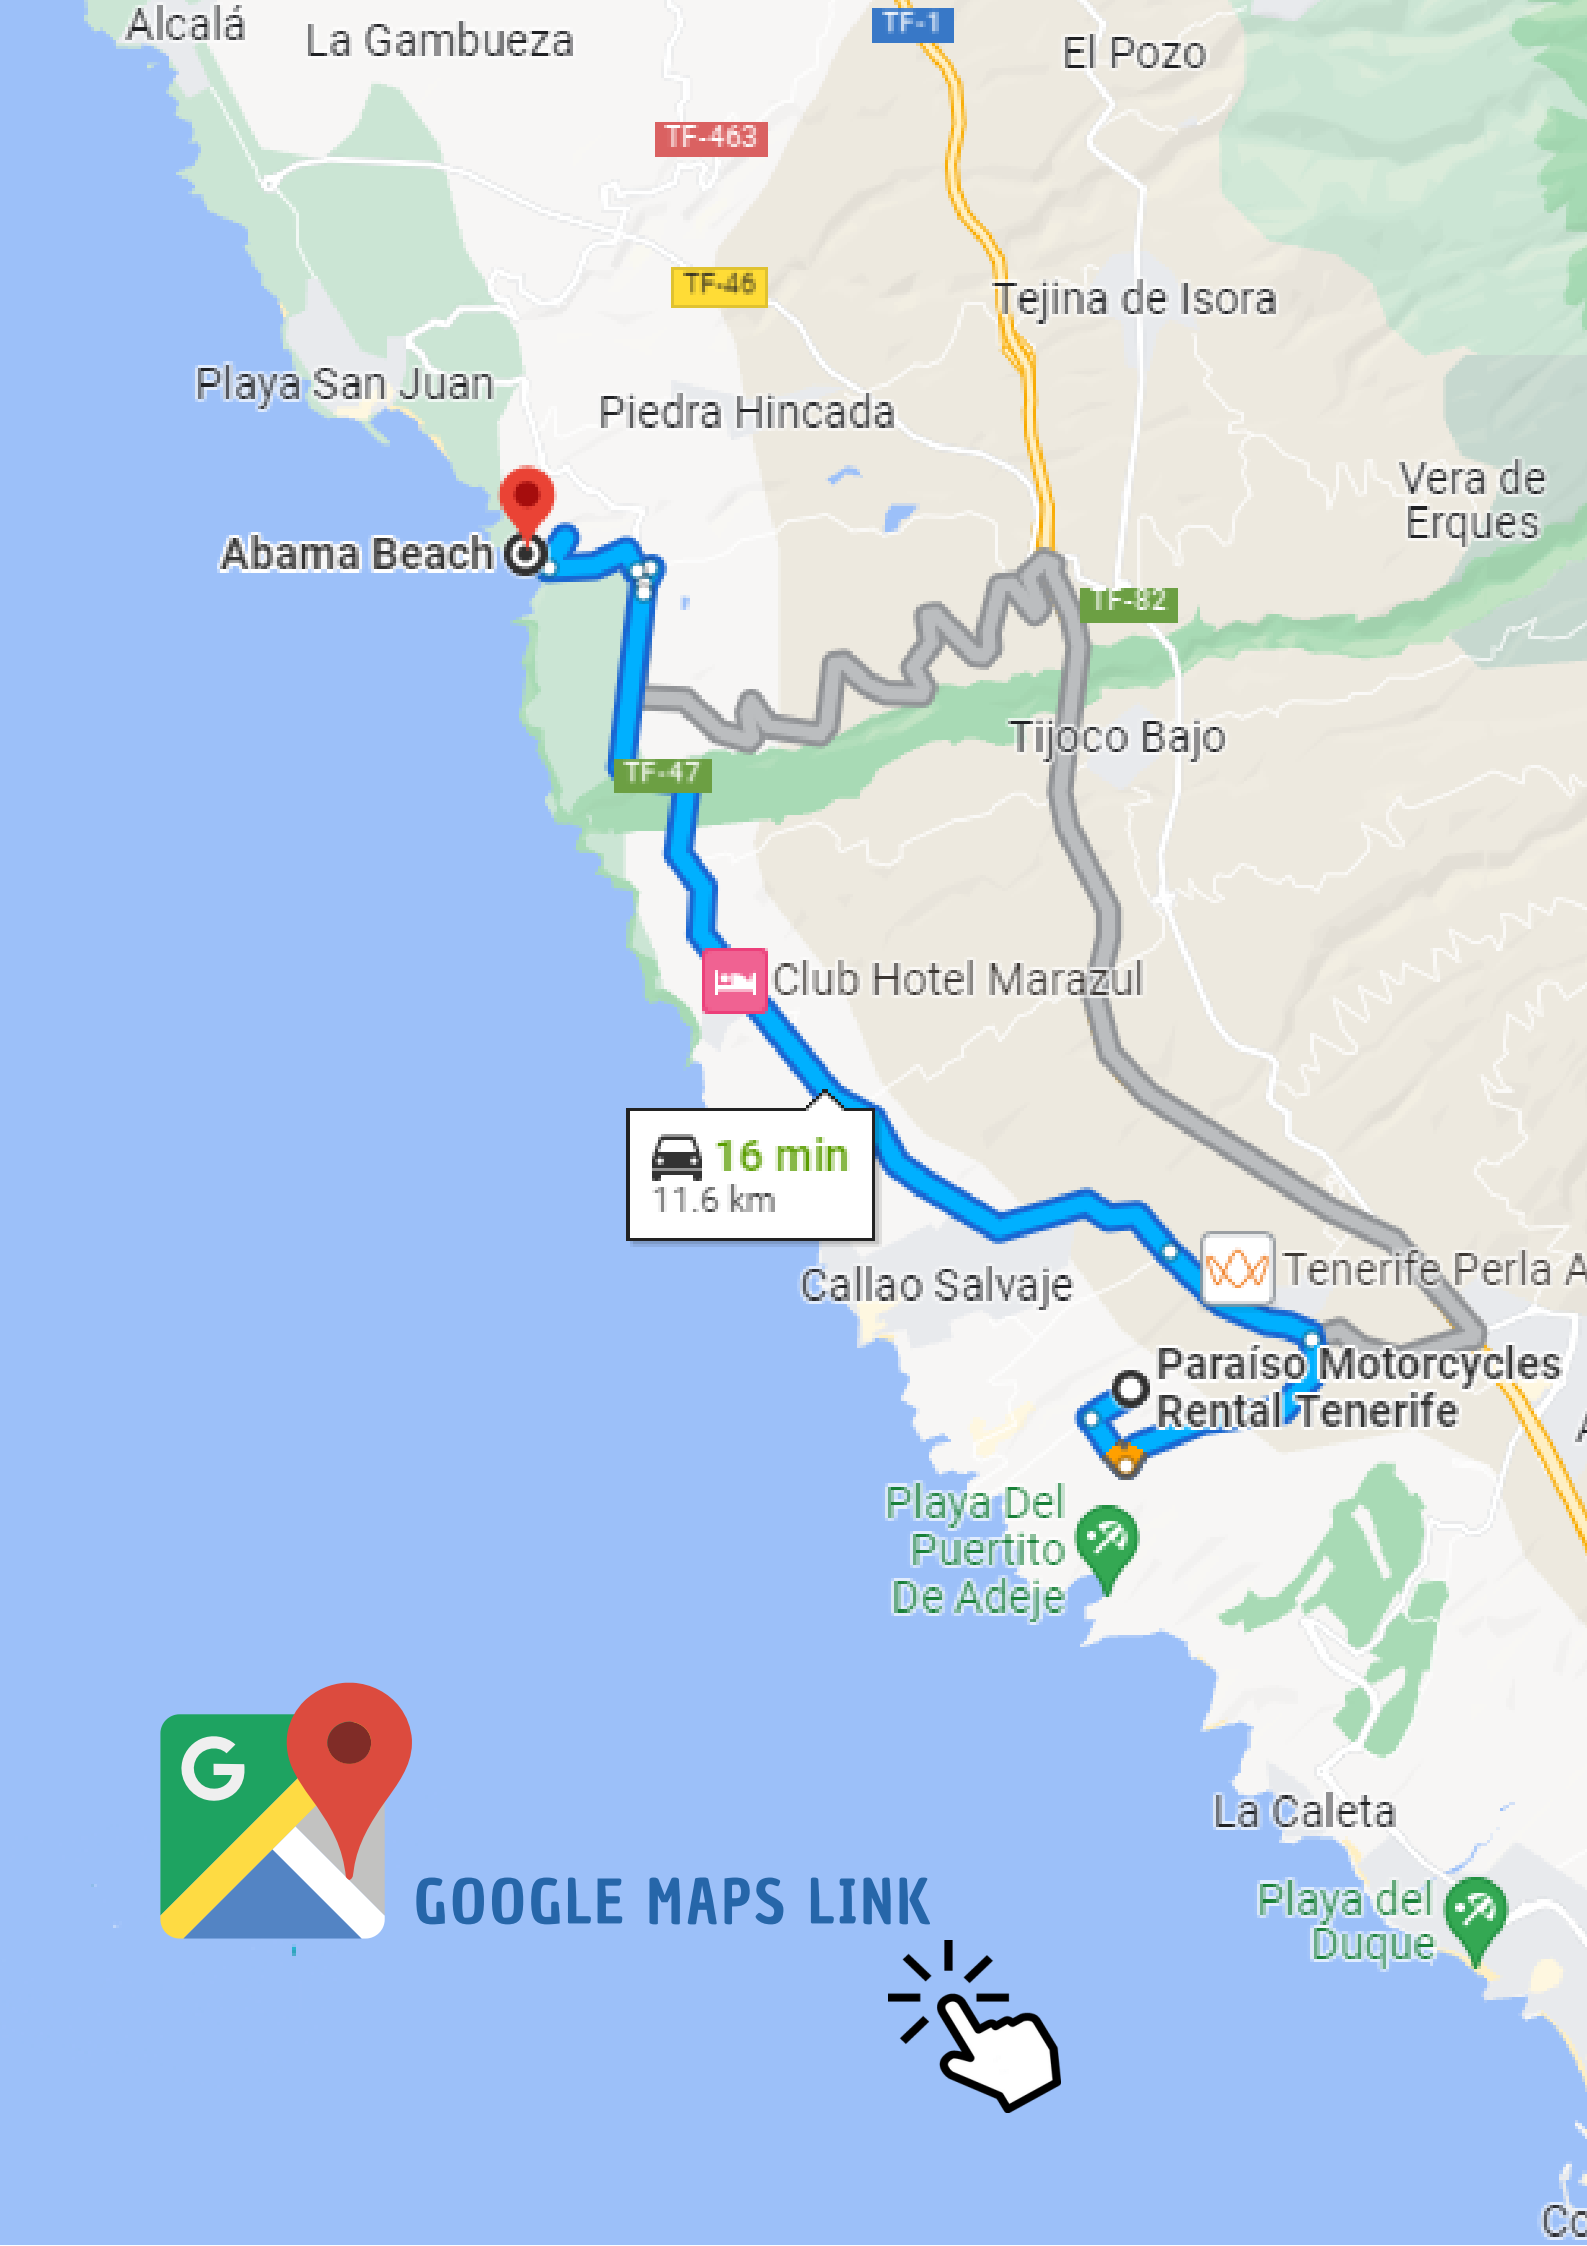

PLAYA ABAMA

CRYSTAL CLEAR WATERS
NATURAL POOLS
ALL YEAR LONG!

GOOGLE MAPS LINK